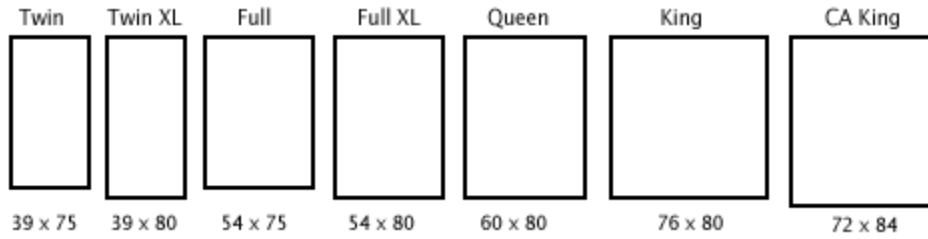

# Standard US Mattress Sizes

US Mattress sizes are mostly standardized, and usually only vary 1 inch from this bed sizes table:

Twin Size Mattress Dimensions	39" x 75"
Twin XL Size Mattress Dimension	39" x 80"
Full Size Mattress Dimensions	54" x 75"
Full XL Size Mattress Dimensions	54" x 80"
Queen Size Mattress Dimensions	60" x 80"
King Size Mattress Dimensions	76" x 80"
California King Size Mattress Dimensions	72" x 84"